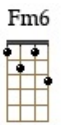

Intro : C %

C Am F C
 Moon____ ri - ver, wi - der than a mi__le
 F C Dm E7
 I'm cro - ssing you in sty__le some day____

Am C7 F Fm6 (1213)
 Oh_, dream__ ma - ker, you heart__ brea - ker
 Am B7 Em7 / A7 Dm / G7
 Wher - e - ver you_'re go - in', I'm go - in' your way__